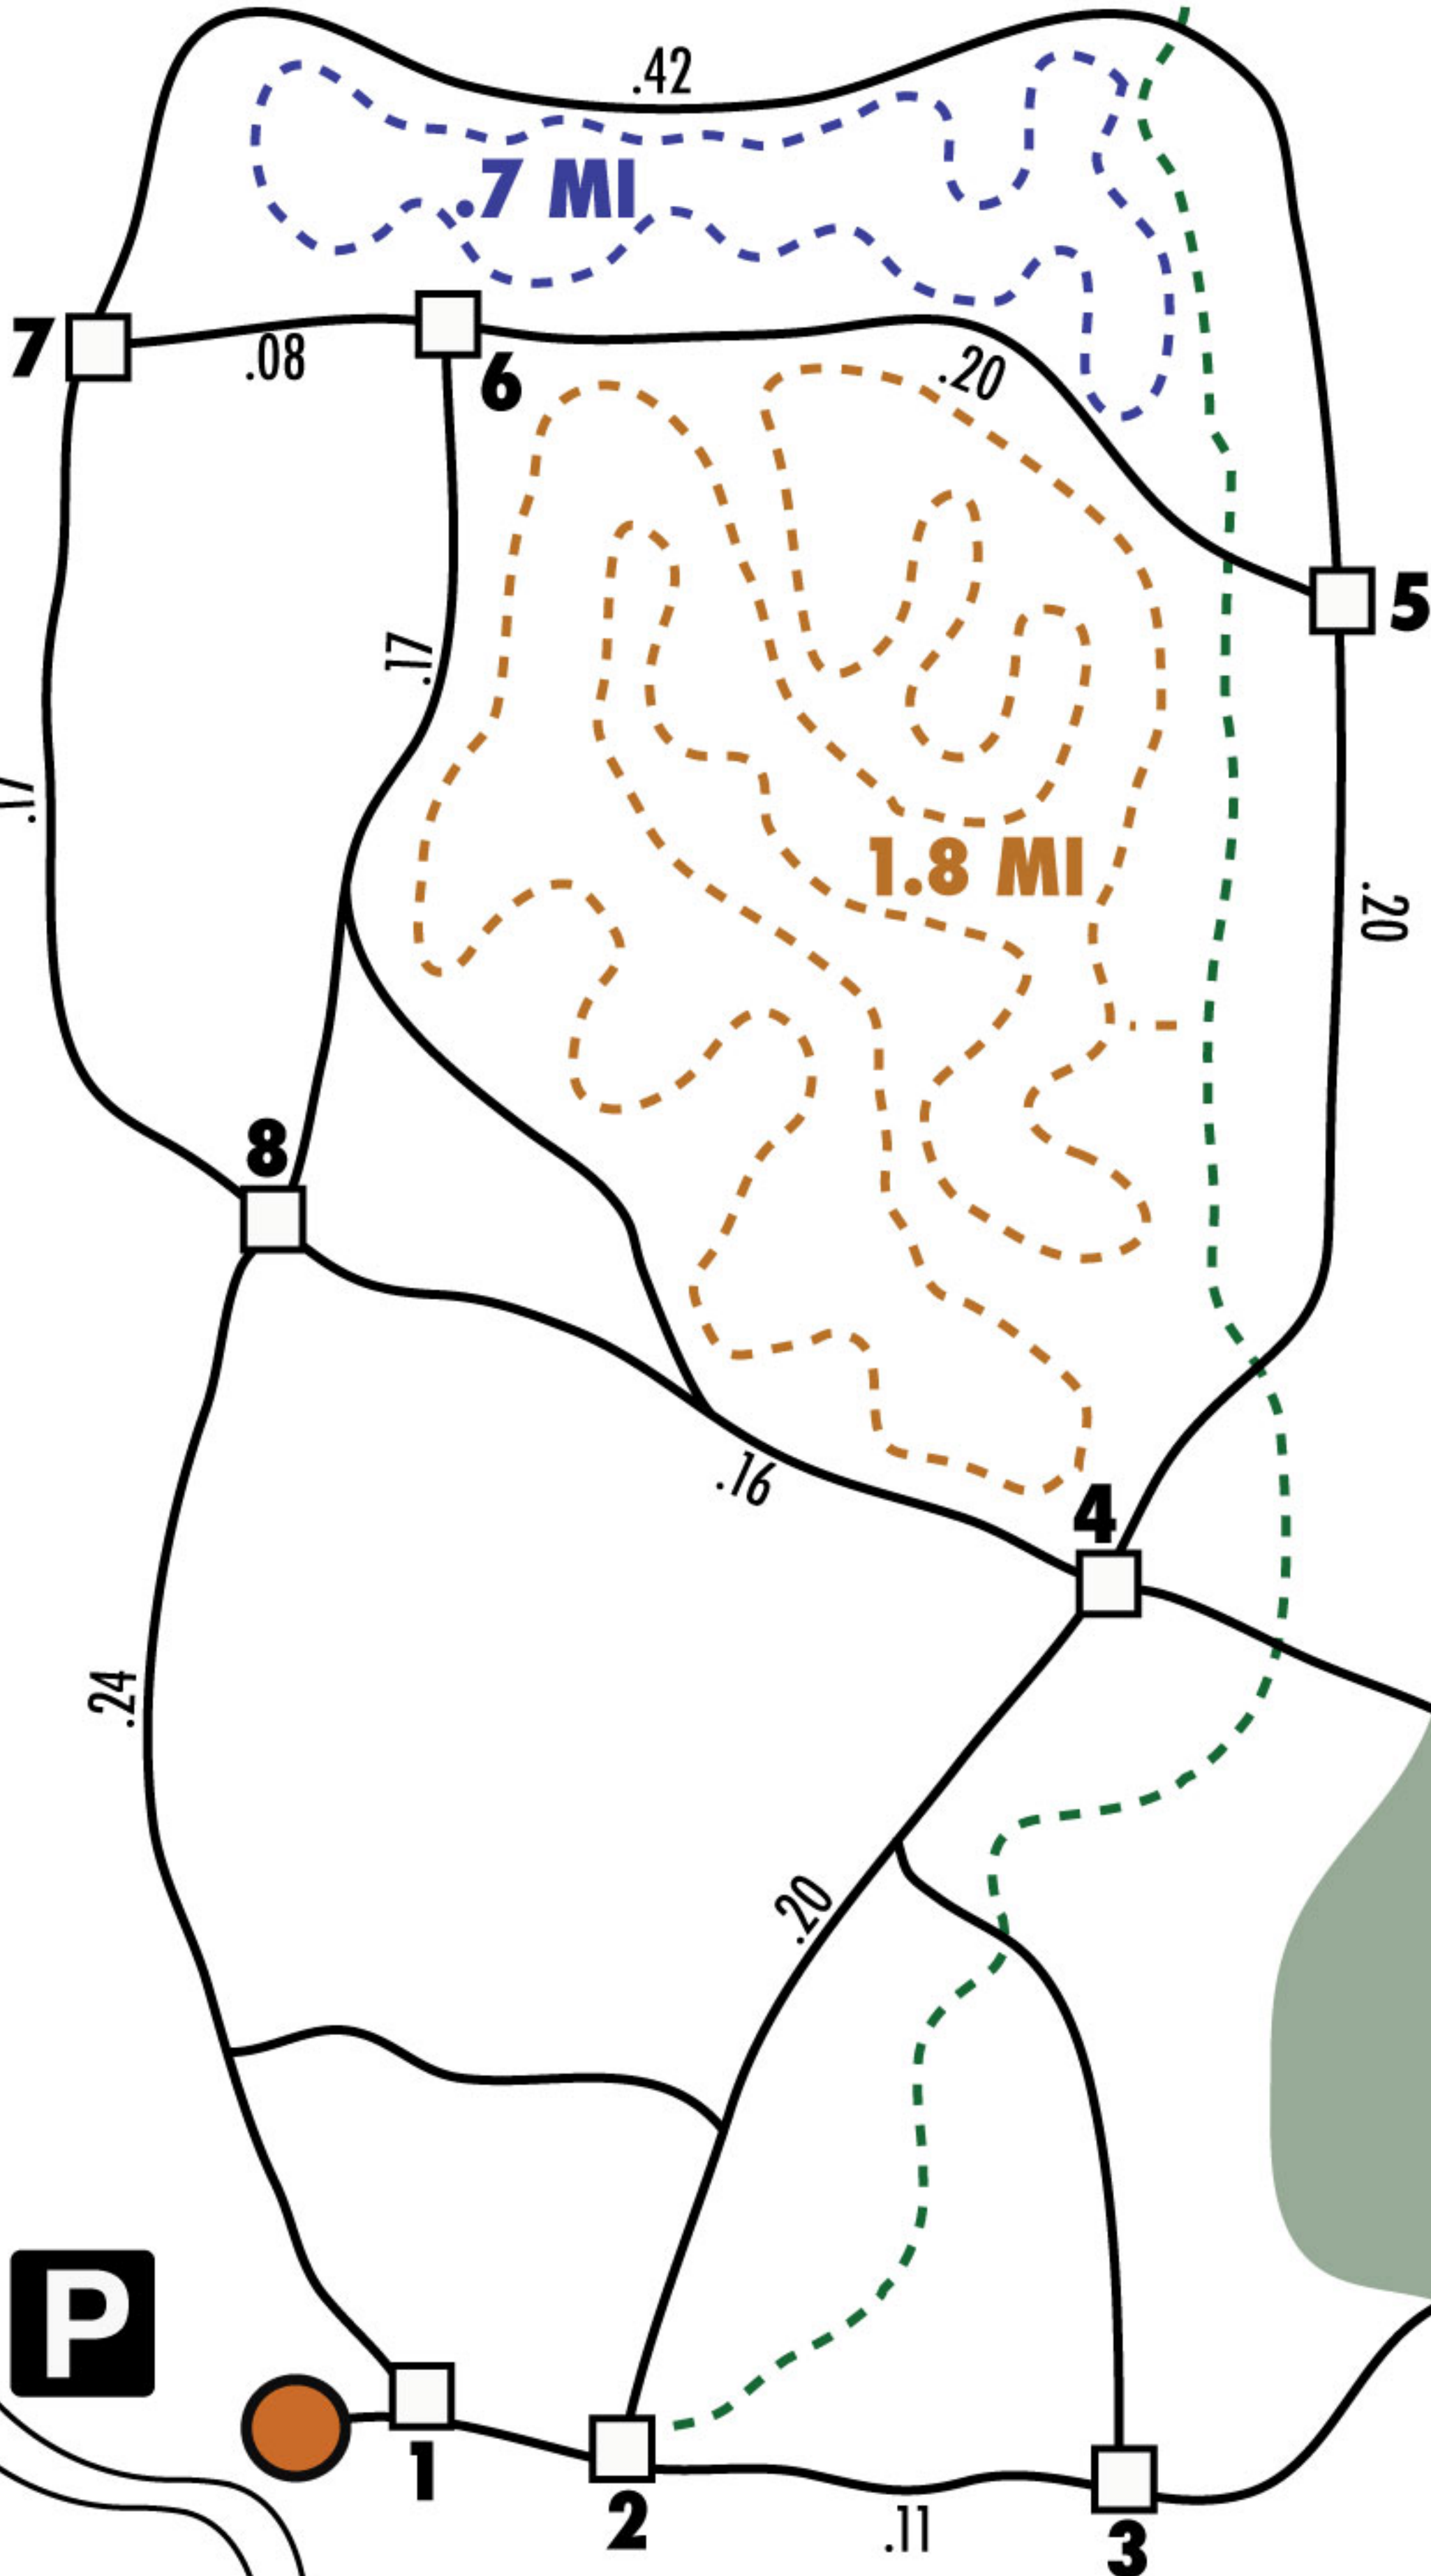

SHERMAN RD.

1.8 MI

- WALKING TRAILS
- - - BIKE TRAILS
- TRAILHEAD
- MARKER POST & MAP
- .XX DISTANCE BETWEEN POSTS
- P** PARKING

METHODIST CHURCH

BRYANT RD.

SHERMAN RD.

7 MI

1.8 MI

DISC GOLF AREA

JEBAVY DR.

TINKHAM/JOHNSON RD.